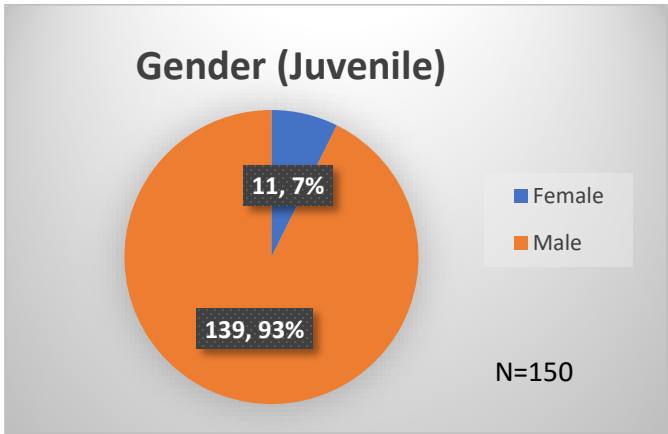

Daily Data Dashboard – October 24, 2023
Demographics for JTDC Population
Tuesday Morning Midnight Count

Total # of probation Involved youth¹: 1,318

¹ Probation Active: Any youth who is pending sentencing with an active social history, has been formally placed on probation or supervision with Cook County Juvenile Probation on the date of the report.