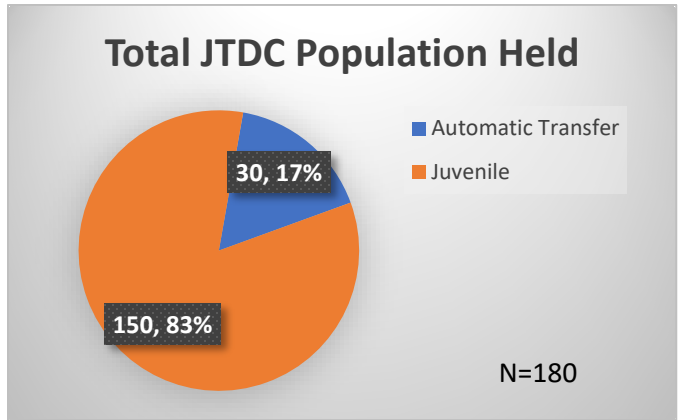

Daily Data Dashboard – October 24, 2023
Demographics for JTDC Population
Tuesday Morning Midnight Count

Total # of probation Involved youth¹: 1,318

¹ Probation Active: Any youth who is pending sentencing with an active social history, has been formally placed on probation or supervision with Cook County Juvenile Probation on the date of the report.