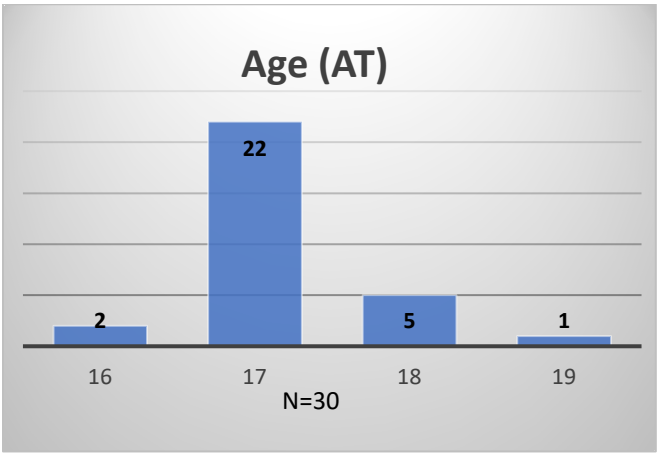

Daily Data Dashboard – October 24, 2023
Demographics for JTDC Population
Tuesday Morning Midnight Count

Total # of probation Involved youth¹: 1,318

¹ Probation Active: Any youth who is pending sentencing with an active social history, has been formally placed on probation or supervision with Cook County Juvenile Probation on the date of the report.

Daily Data Dashboard – October 24, 2023
Demographics for JTDC Population
Tuesday Morning Midnight Count