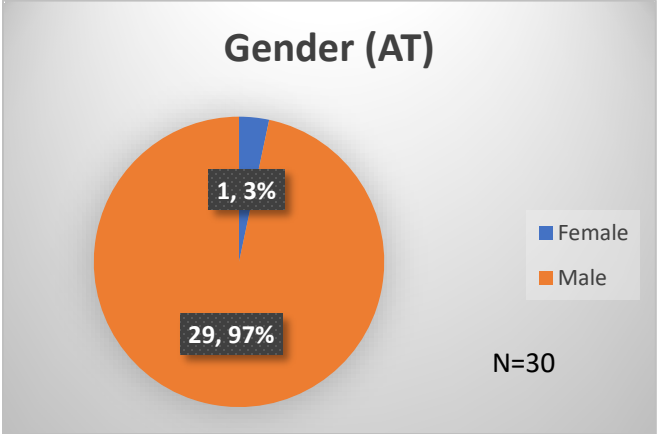

Daily Data Dashboard – October 24, 2023
Demographics for JTDC Population
Tuesday Morning Midnight Count

Total # of probation Involved youth¹: 1,318

¹ Probation Active: Any youth who is pending sentencing with an active social history, has been formally placed on probation or supervision with Cook County Juvenile Probation on the date of the report.

Daily Data Dashboard – October 24, 2023
Demographics for JTDC Population
Tuesday Morning Midnight Count