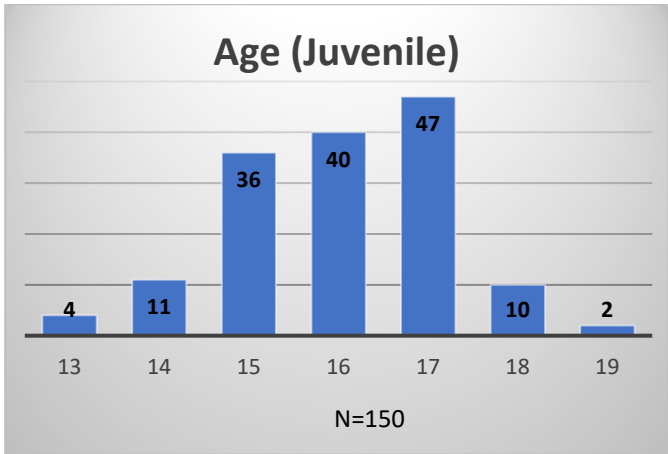

Daily Data Dashboard – October 24, 2023
Demographics for JTDC Population
Tuesday Morning Midnight Count

Total # of probation Involved youth¹: 1,318

¹ Probation Active: Any youth who is pending sentencing with an active social history, has been formally placed on probation or supervision with Cook County Juvenile Probation on the date of the report.

Daily Data Dashboard – October 24, 2023
Demographics for JTDC Population
Tuesday Morning Midnight Count